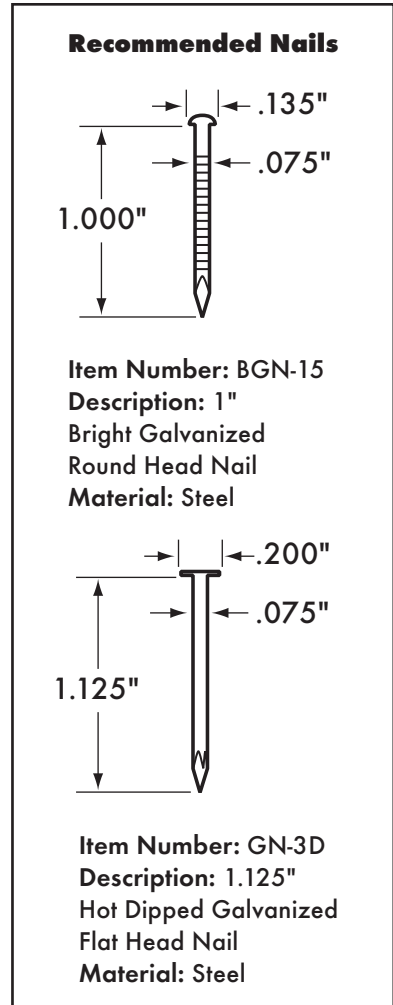

Pole Markers Roman Style 3"