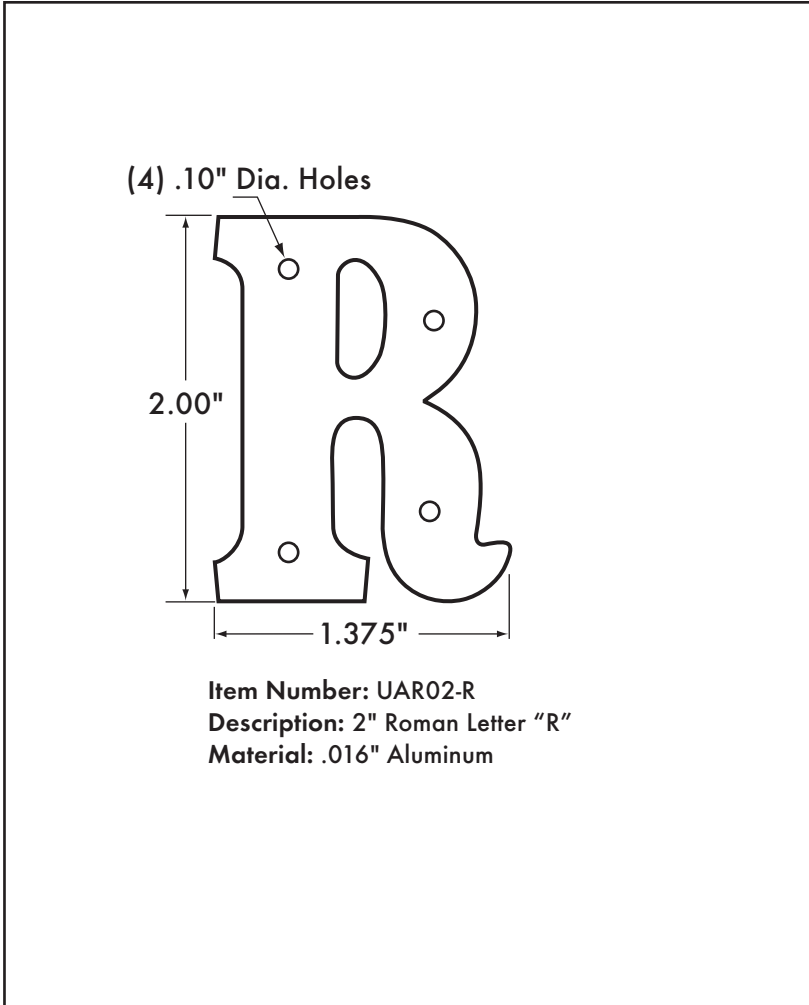

Pole Markers Roman Style 2"