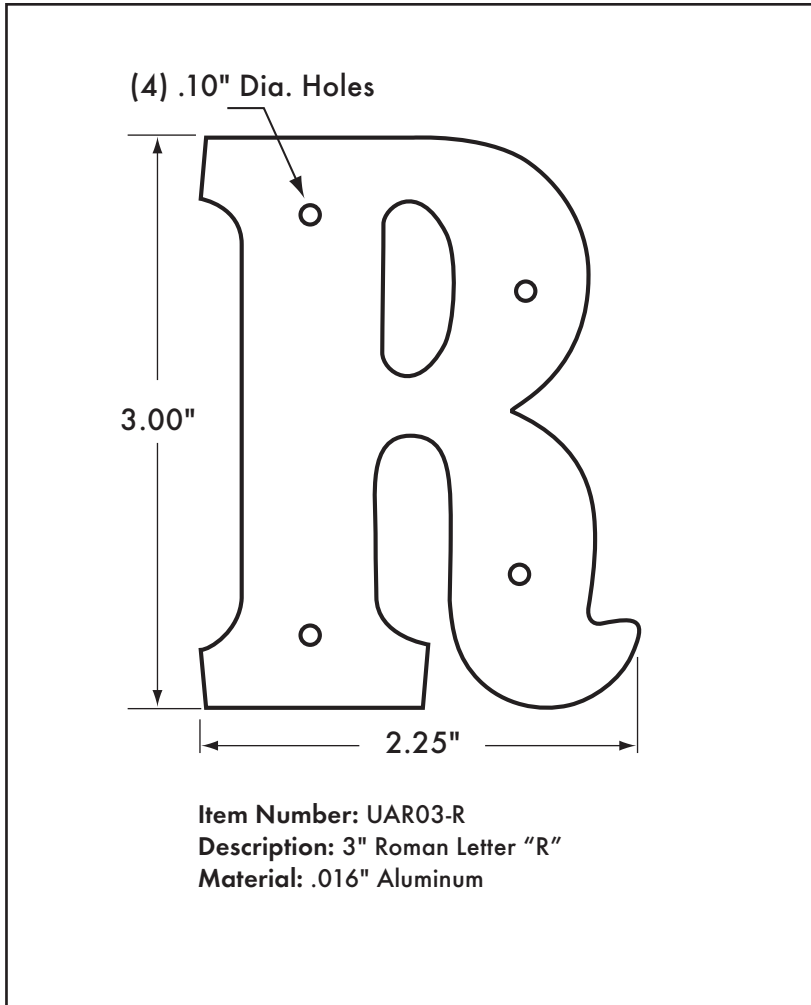

Pole Markers Roman Style 6"

Available Characters:

- **Durable** - solid aluminum never rusts, cracks or fades
- **Legible** - embossed characters can be read from any angle
- **Large** - 6" characters are legible from 336 feet

www.premaxlp.com
 825 Tower Drive • Medina, MN 55340
 Phone 800-328-0194 • Fax 800-255-0194

Pole Markers Roman Style 4"

Available Characters:

- **Durable** - solid aluminum never rusts, cracks or fades
- **Legible** - embossed characters can be read from any angle
- **Large** - 4" characters are legible from 224 feet

www.premaxlp.com

825 Tower Drive • Medina, MN 55340
Phone 800-328-0194 • Fax 800-255-0194

Pole Markers Roman Style 3"

Available Characters:

- **Permanent Marking** - solid aluminum never rusts, cracks or fades
- **Legible Marking** - embossed characters can be read from any angle
- **Economical** - every year of field service costs less than a penny

www.premaxlp.com

825 Tower Drive • Medina, MN 55340
 Phone 800-328-0194 • Fax 800-255-0194

Pole Markers Roman Style 1 1/2"

(4) .10" Dia. Holes

1.50"

1.1875"

Item Number: UAR15-R
Description: 1 1/2" Roman Letter "R"
Material: .016" Aluminum