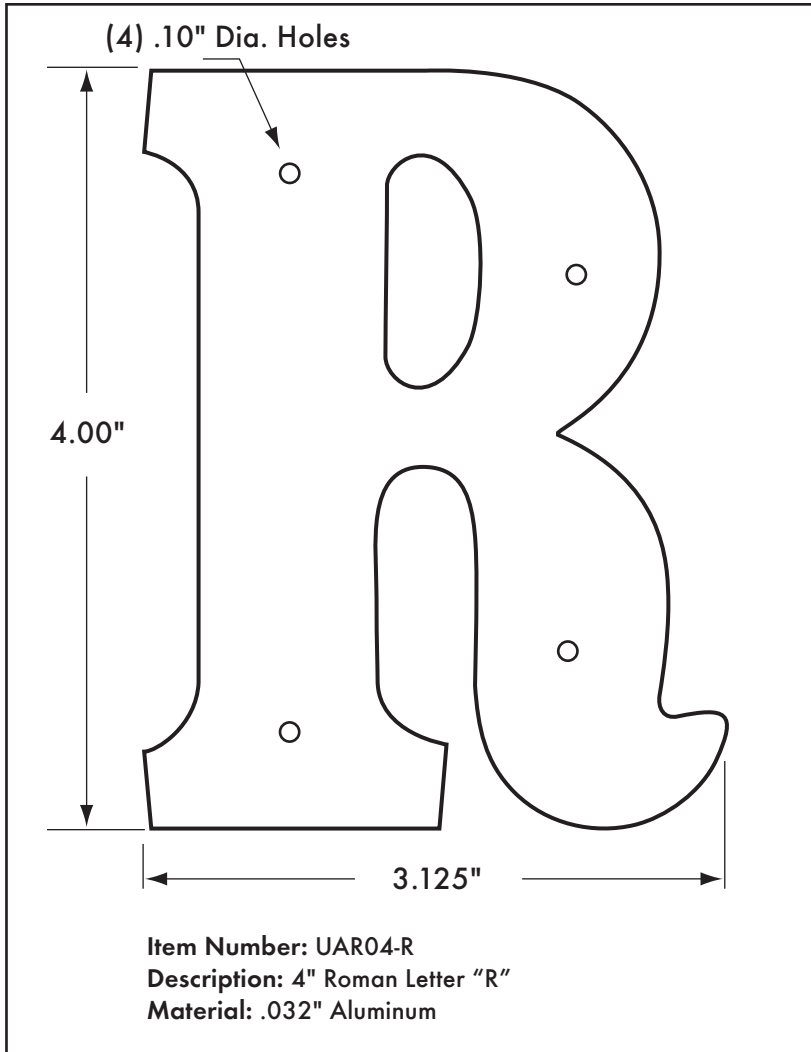

Pole Markers Roman Style 6"

Available Characters:

- **Durable** - solid aluminum never rusts, cracks or fades
- **Legible** - embossed characters can be read from any angle
- **Large** - 6" characters are legible from 336 feet

www.premaxlp.com
 825 Tower Drive • Medina, MN 55340
 Phone 800-328-0194 • Fax 800-255-0194

Pole Markers Roman Style 4"

Available Characters:

- **Durable** - solid aluminum never rusts, cracks or fades
- **Legible** - embossed characters can be read from any angle
- **Large** - 4" characters are legible from 224 feet

www.premaxlp.com

825 Tower Drive • Medina, MN 55340
Phone 800-328-0194 • Fax 800-255-0194

Pole Markers Roman Style 3"

Available Characters:

- **Permanent Marking** - solid aluminum never rusts, cracks or fades
- **Legible Marking** - embossed characters can be read from any angle
- **Economical** - every year of field service costs less than a penny

www.premaxlp.com

825 Tower Drive • Medina, MN 55340
 Phone 800-328-0194 • Fax 800-255-0194

Pole Markers Roman Style 1 1/2"

(4) .10" Dia. Holes

1.50"

1.1875"

Item Number: UAR15-R
Description: 1 1/2" Roman Letter "R"
Material: .016" Aluminum