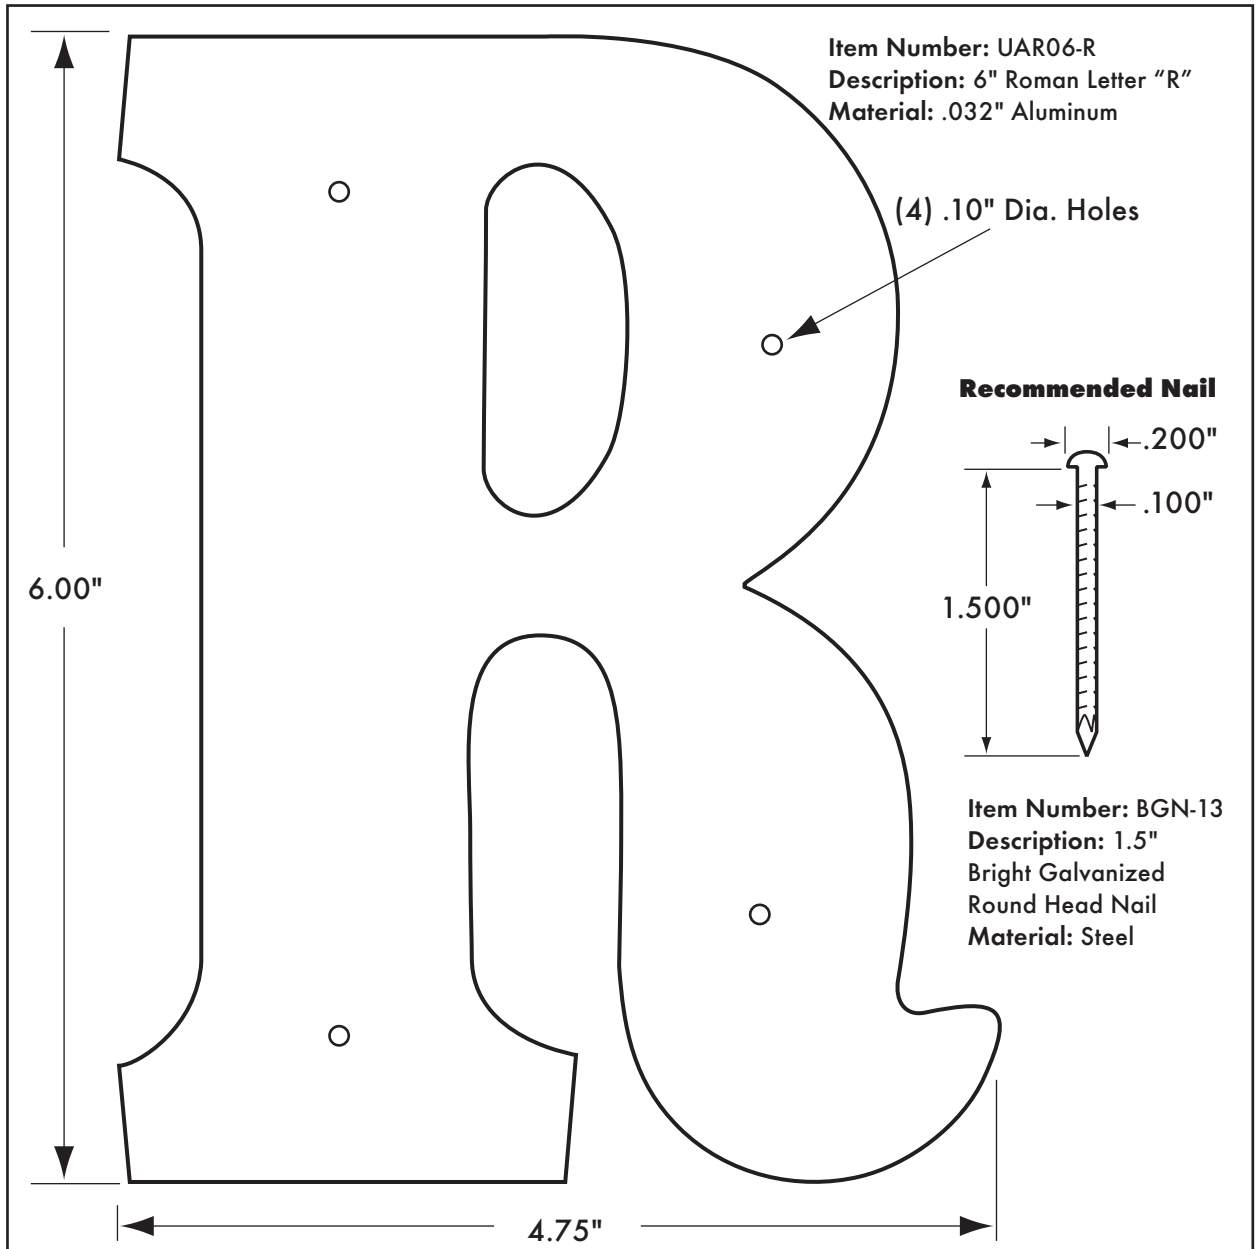

Pole Markers Roman Style 6"

Available Characters:

- **Durable** - solid aluminum never rusts, cracks or fades
- **Legible** - embossed characters can be read from any angle
- **Large** - 6" characters are legible from 336 feet

www.premaxlp.com
 825 Tower Drive • Medina, MN 55340
 Phone 800-328-0194 • Fax 800-255-0194

Pole Markers Roman Style 4"

Available Characters:

- **Durable** - solid aluminum never rusts, cracks or fades
- **Legible** - embossed characters can be read from any angle
- **Large** - 4" characters are legible from 224 feet

www.premaxlp.com

825 Tower Drive • Medina, MN 55340
Phone 800-328-0194 • Fax 800-255-0194

Pole Markers Roman Style 3"

Available Characters:

- **Permanent Marking** - solid aluminum never rusts, cracks or fades
- **Legible Marking** - embossed characters can be read from any angle
- **Economical** - every year of field service costs less than a penny

www.premaxlp.com

825 Tower Drive • Medina, MN 55340
 Phone 800-328-0194 • Fax 800-255-0194

Pole Markers Roman Style 1 1/2"

(4) .10" Dia. Holes

1.50"

1.1875"

Item Number: UAR15-R
Description: 1 1/2" Roman Letter "R"
Material: .016" Aluminum